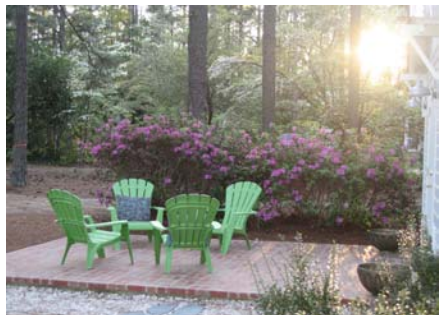

Living room with foosball and pinball

Game room with pool table and seating

Gas grill with picnic table

Back patio with seating

2040 Midland Road

The Maple Leaf Cottage

The Maple Leaf Cottage at 2040 Midland Road is a one-story house located across from Longleaf Country Club on infamous Midland Road between Pinehurst and Southern Pines. This four bedroom, four full-bath house sleeps eight with four queen beds and four full beds.

On the outside, The Maple Leaf Cottage has a gas grill, patio for dining, and horse shoes. On the inside, you will find a pool table, pinball machine, foosball table, table with poker chips, fully equipped kitchen with stainless steel appliances, two dining areas that will seat 16 people total, 46 inch flat panel TV in the game room with VCR/DVD player, a 19 inch flat screen TV in each bedroom, club storage with utility sink great for cleaning clubs and shoes, hardwood floors throughout, wireless internet connection, full size front loading washer & dryer, linens, and towels.