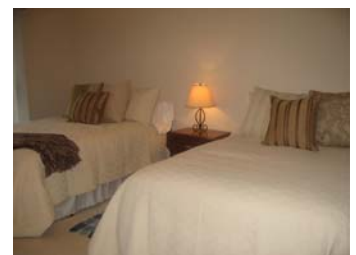

View from balcony

55 Glen Abbey Trail

At Pinehurst #6, Pinehurst, NC 28374

Located within Pinehurst #6 off Hwy 15/501, 55 Glen Abbey is within three minutes from the Village of Pinehurst. This two-bedroom, two bath house sleeps four with two full beds in the master bedroom and one full and twin in the second bedroom.

Kitchen

Living Room

Dining Room

Bedroom 1